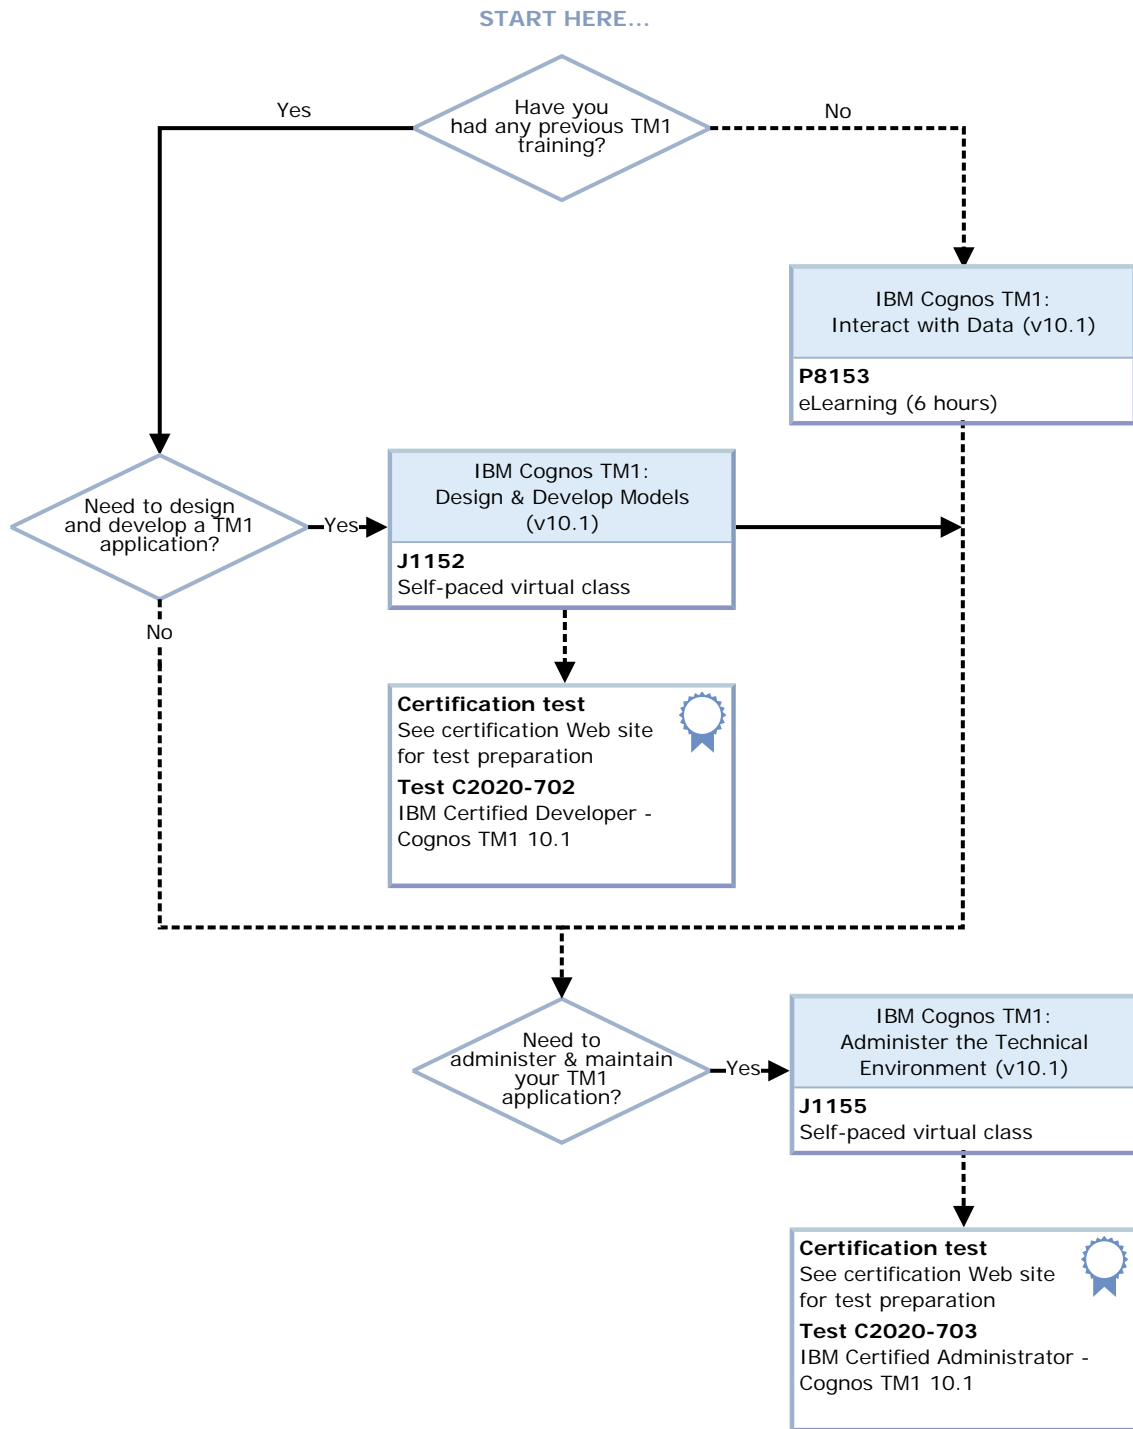

IBM Business Analytics

IBM Cognos TM1 10.1 – Administrator Role

CONTINUED
on the following page...

CONTINUED
from the previous page...

Do you want to learn more about Integrating TM1 with Cognos BI?

Yes

IBM Cognos TM1:
Integrate TM1 and Cognos BI
(v9.5/v10.1)
P8163
eLearning (1 hour)

Do you want to learn more about Cubes Security & other Control Objects?

Yes

IBM Cognos TM1:
Security Cubes and Other
Control Objects (v9.5/v10.1)
P8164
eLearning (1 hour)

Legend
—▶ Prerequisite Path
- - - -▶ Recommended Path