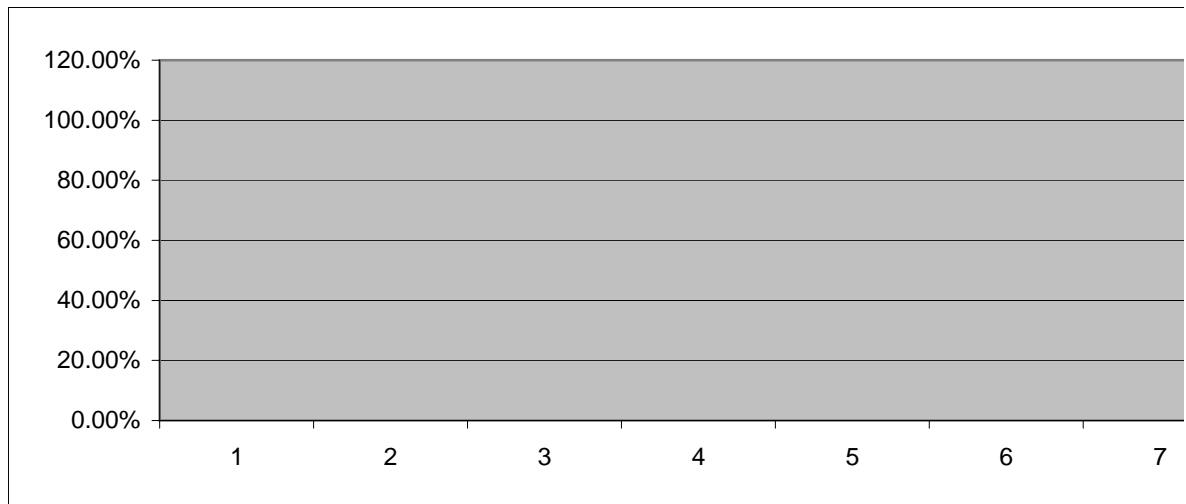

Planar		Jan 05	Feb 05	Mar 05	Apr 05	May 05	Jun 05
Service Sol	Shipped						
	Total return						
	Return good						
	Yield %						
	Adjust yield %						
	2nd return						
	2nd return % (12m)						
	2nd return % (3m)						
	Upper control limit						
	Lower control limit						
	NDF						
	NDF %						
	DOA						
	DOA %						

Defect Category:							
1. 2nd return accepted							
2. NDF							
3. 2nd return expired							
4. Missort							
5. Cannibalized							
6. Physical damaged							
7. Total							

Jul 05	Aug 05	Sep 05	Oct 05	Nov 05	Dec 05