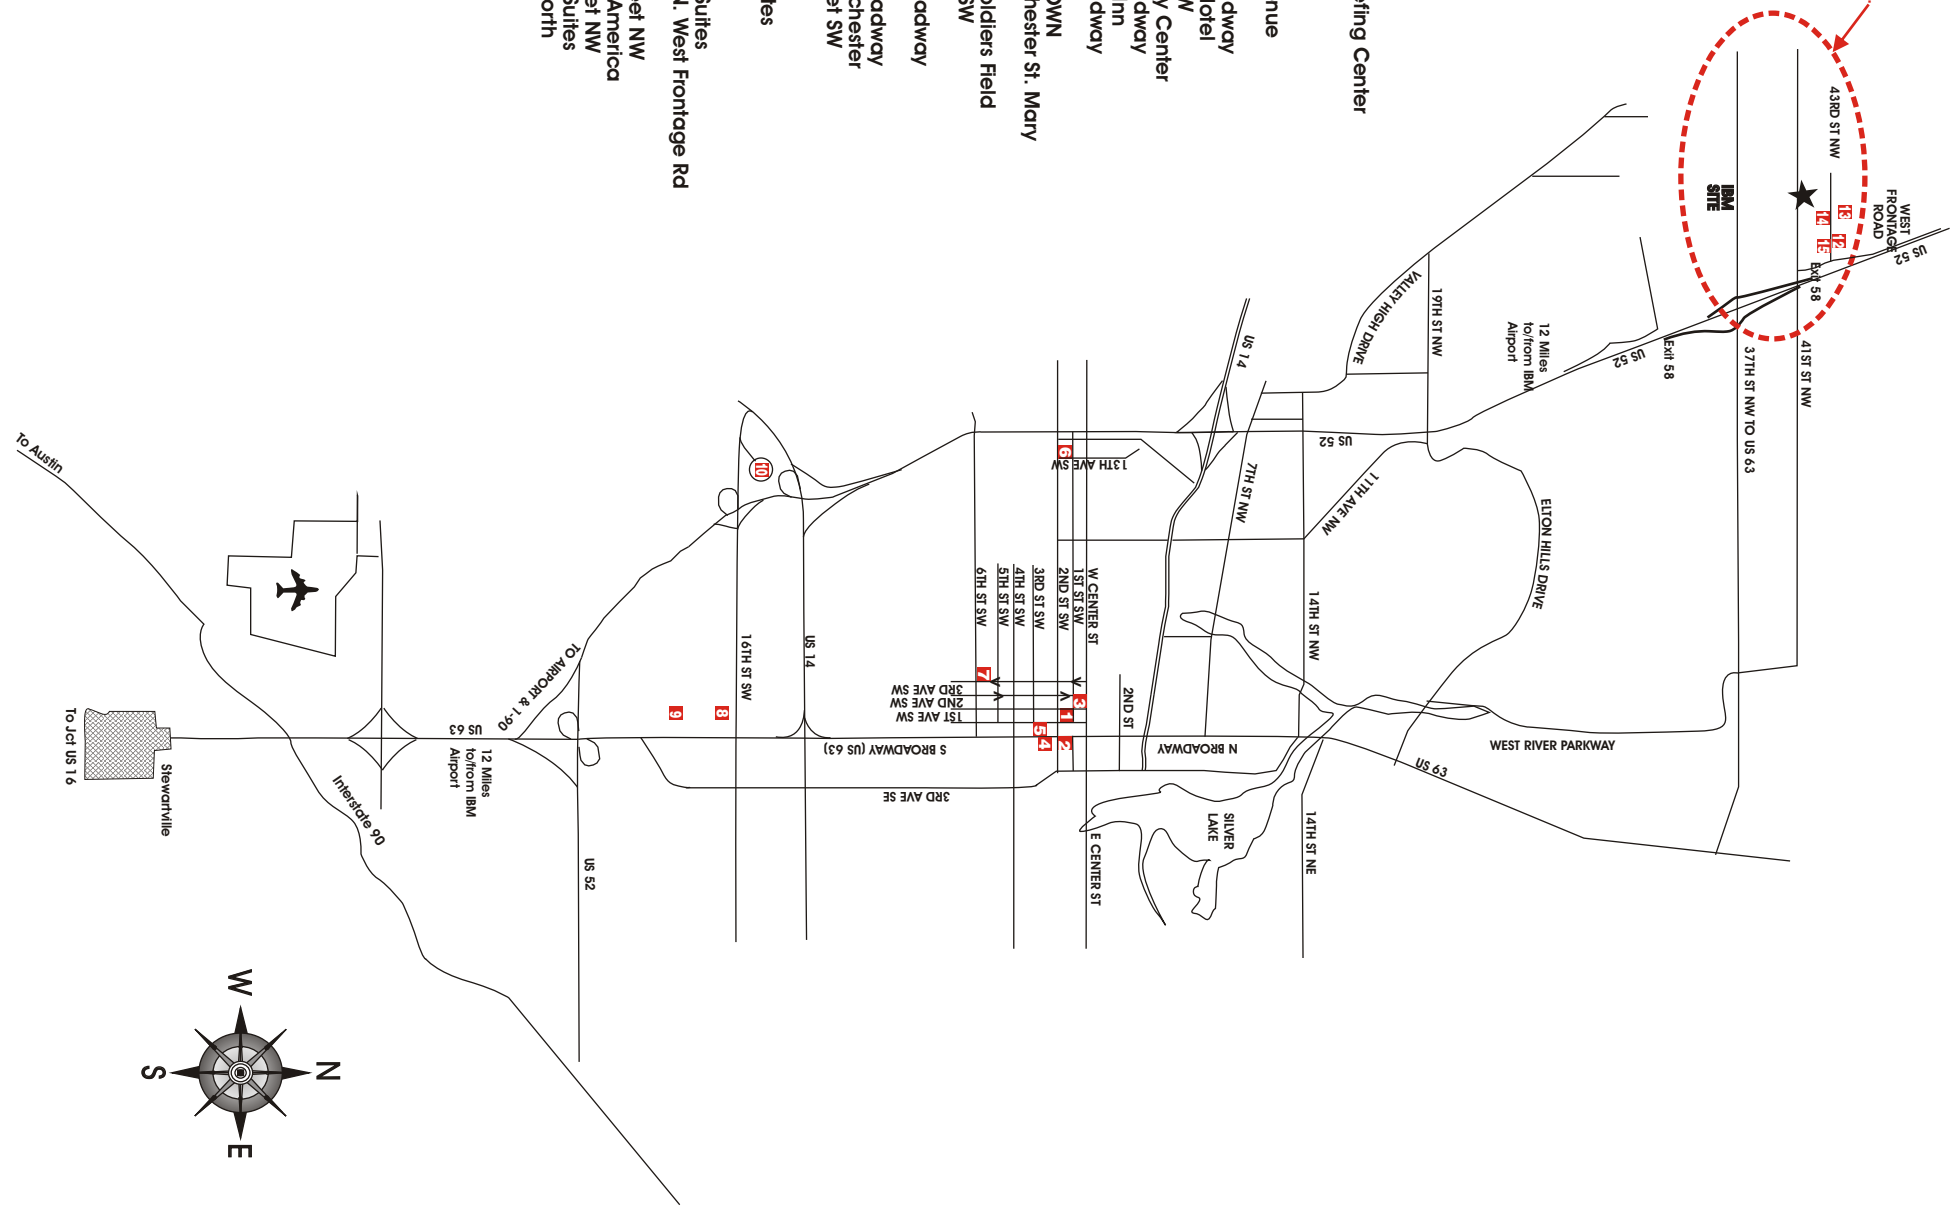

# Site Map Rochester Minnesota

See detailed map of this area on other slide.

★ IBM Executive Briefing Center

**DOWNTOWN**

- 1) Marriott Hotel  
101 SW 1st Avenue
- 2) Radisson Hotel  
150 South Broadway
- 3) Kahler Grand Hotel  
20 - 2nd Ave SW
- 4) Holiday Inn City Center  
220 South Broadway
- 5) Hilton Garden Inn  
225 South Broadway

**CLOSE TO DOWNTOWN**

- 6) Courtyard Rochester St. Mary  
161 13th Ave
- 7) Best Western Soldiers Field  
401 6th Street SW
- 8) Comfort Inn  
1625 South Broadway
- 9) Hampton Inn  
1755 South Broadway
- 10) Ramada of Rochester  
1517 16th Street SW

**CLOSE TO AIRPORT**

- 11) Sleep Inn & Suites

**CLOSE TO IBM**

- 12) Country Inn & Suites  
4323 Hwy 52 N. West Frontage Rd
- 13) Heritage Suites  
2829 43rd Street NW
- 14) Extended Stay America  
2814 43rd Street NW
- 15) Microtel Inn & Suites  
4210 Hwy 52 North

To Austin

To Jct US 16

12 Miles  
to/from IBM  
Airport

12 Miles  
to/from IBM  
Airport