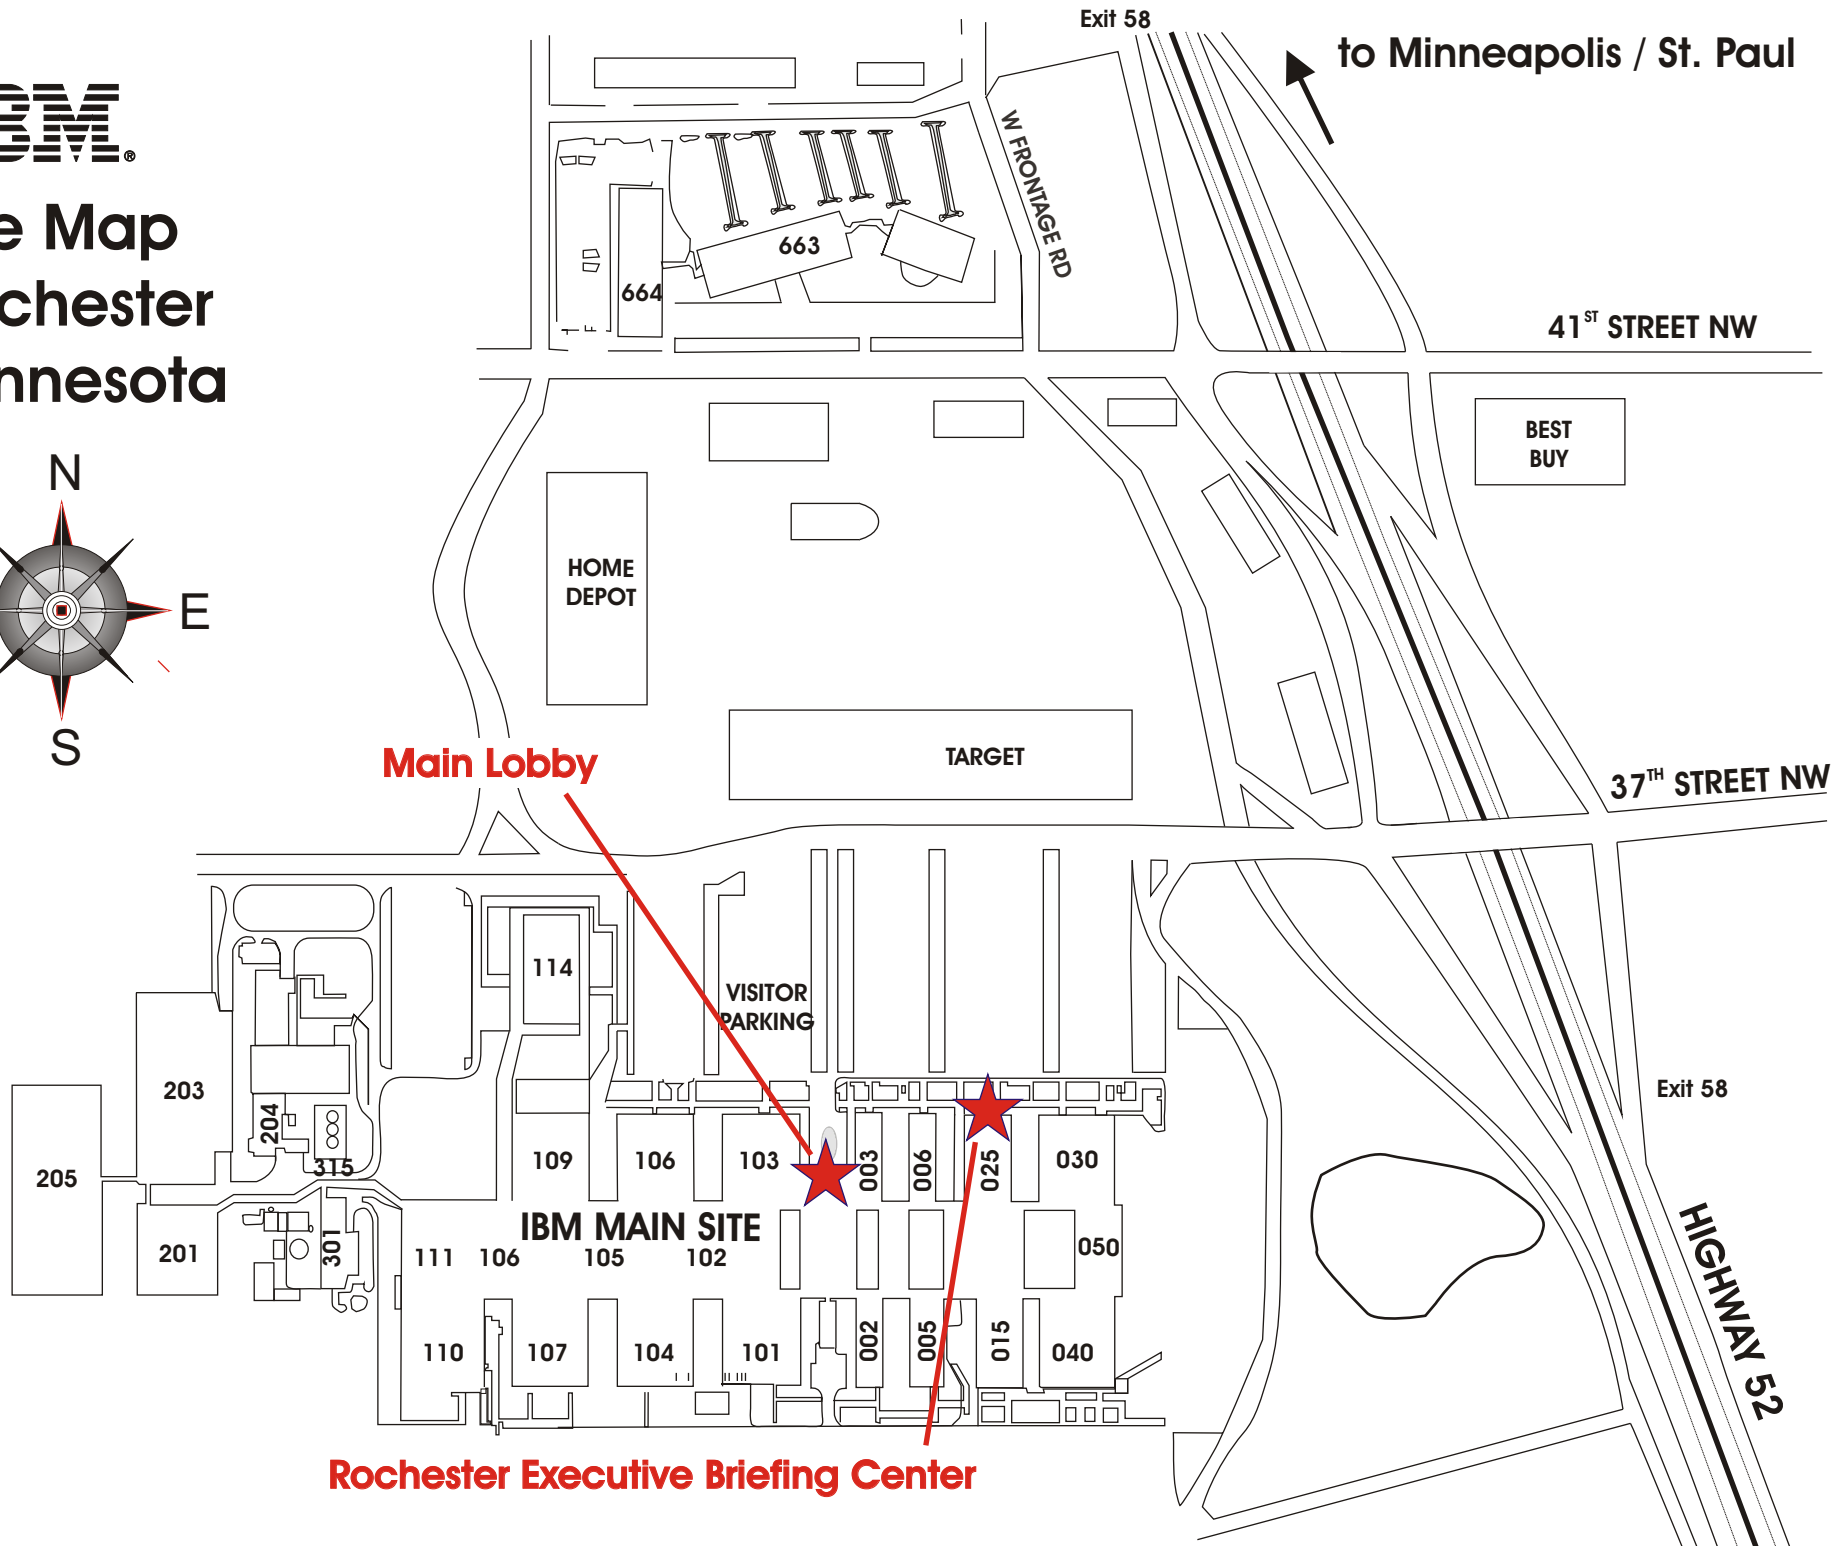

# Site Map Rochester Minnesota

See detailed map of this area on other slide.

★ IBM Executive Briefing Center

**DOWNTOWN**

- 1) Marriott Hotel  
101 SW 1st Avenue
- 2) Radisson Hotel  
150 South Broadway
- 3) Kahler Grand Hotel  
20 - 2nd Ave SW
- 4) Holiday Inn City Center  
220 South Broadway
- 5) Hilton Garden Inn  
225 South Broadway

**CLOSE TO DOWNTOWN**

- 6) Courtyard Rochester St. Mary  
161 13th Ave
- 7) Best Western Soldiers Field  
401 6th Street SW
- 8) Comfort Inn  
1625 South Broadway
- 9) Hampton Inn  
1755 South Broadway
- 10) Ramada of Rochester  
1517 16th Street SW

**CLOSE TO AIRPORT**

- 11) Sleep Inn & Suites

**CLOSE TO IBM**

- 12) Country Inn & Suites  
4323 Hwy 52 N. West Frontage Rd
- 13) Heritage Suites  
2829 43rd Street NW
- 14) Extended Stay America  
2814 43rd Street NW
- 15) Microtel Inn & Suites  
4210 Hwy 52 North

To Austin

To Jct US 16

12 Miles  
to/from IBM  
Airport

12 Miles  
to/from IBM  
Airport