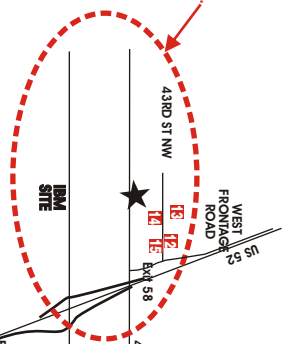

# Site Map Rochester Minnesota

See detailed map of this area on other slide.

★ IBM Executive Briefing Center

**DOWNTOWN**

- 1) Marriott Hotel  
101 SW 1st Avenue
- 2) Radisson Hotel  
150 South Broadway
- 3) Kahler Grand Hotel  
20 - 2nd Ave SW
- 4) Holiday Inn City Center  
220 South Broadway
- 5) Hilton Garden Inn  
225 South Broadway

**CLOSE TO DOWNTOWN**

- 6) Courtyard Rochester St. Mary  
161 13th Ave
- 7) Best Western Soldiers Field  
401 6th Street SW
- 8) Comfort Inn  
1625 South Broadway
- 9) Hampton Inn  
1755 South Broadway
- 10) Ramada of Rochester  
1517 16th Street SW

**CLOSE TO AIRPORT**

- 11) Sleep Inn & Suites

**CLOSE TO IBM**

- 12) Country Inn & Suites  
4323 Hwy 52 N. West Frontage Rd
- 13) Heritage Suites  
2829 43rd Street NW
- 14) Extended Stay America  
2814 43rd Street NW
- 15) Microtel Inn & Suites  
4210 Hwy 52 North