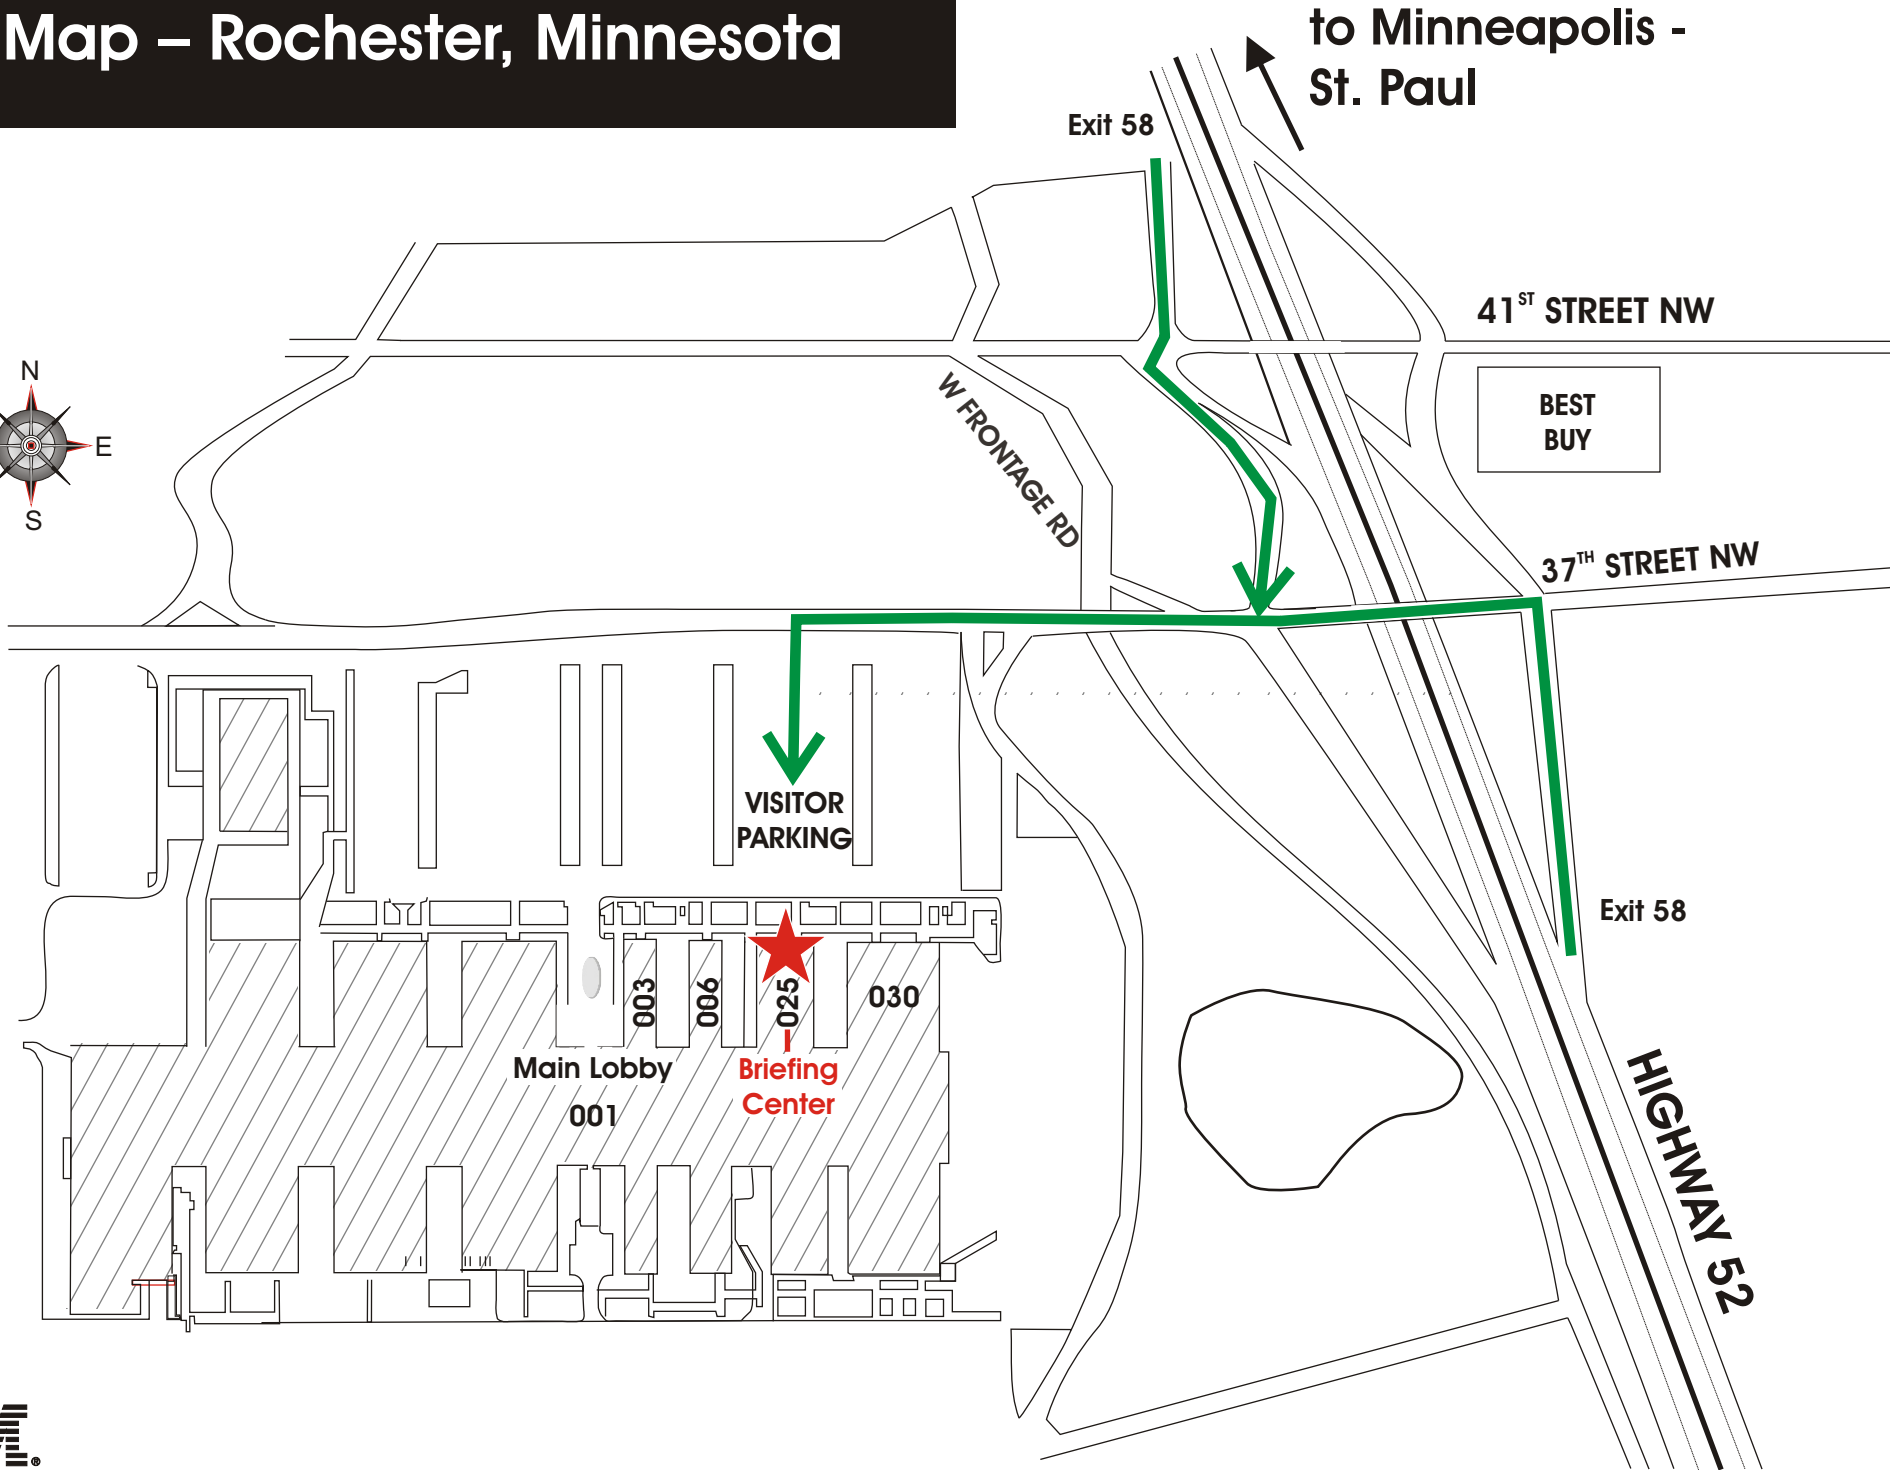

Site Map – Rochester, Minnesota

See detailed map of this area on other slide.

★ IBM Executive Briefing Center

DOWNTOWN

- 1) Marriott Hotel
- 101 SW 1st Avenue
- 2) Radisson Hotel
- 150 South Broadway
- 3) Kahler Grand Hotel
- 20 - 2nd Ave SW
- 4) Holiday Inn City Center
- 220 South Broadway
- 5) Hilton Garden Inn
- 225 South Broadway

CLOSE TO DOWNTOWN

- 6) Courtyard Rochester St. Mary
- 161 13th Ave
- 7) Best Western Soldiers Field
- 401 6th Street SW
- 8) Comfort Inn
- 1625 South Broadway
- 9) Hampton Inn
- 1755 South Broadway
- 10) Ramada of Rochester
- 1517 16th Street SW

CLOSE TO AIRPORT

- 11) Sleep Inn & Suites

CLOSE TO IBM

- 12) Country Inn & Suites
- 4323 Hwy 52 N. West Frontage Rd
- 13) Heritage Suites
- 2829 43rd Street NW
- 14) Extended Stay America
- 2814 43rd Street NW
- 15) Microtel Inn & Suites
- 4210 Hwy 52 North