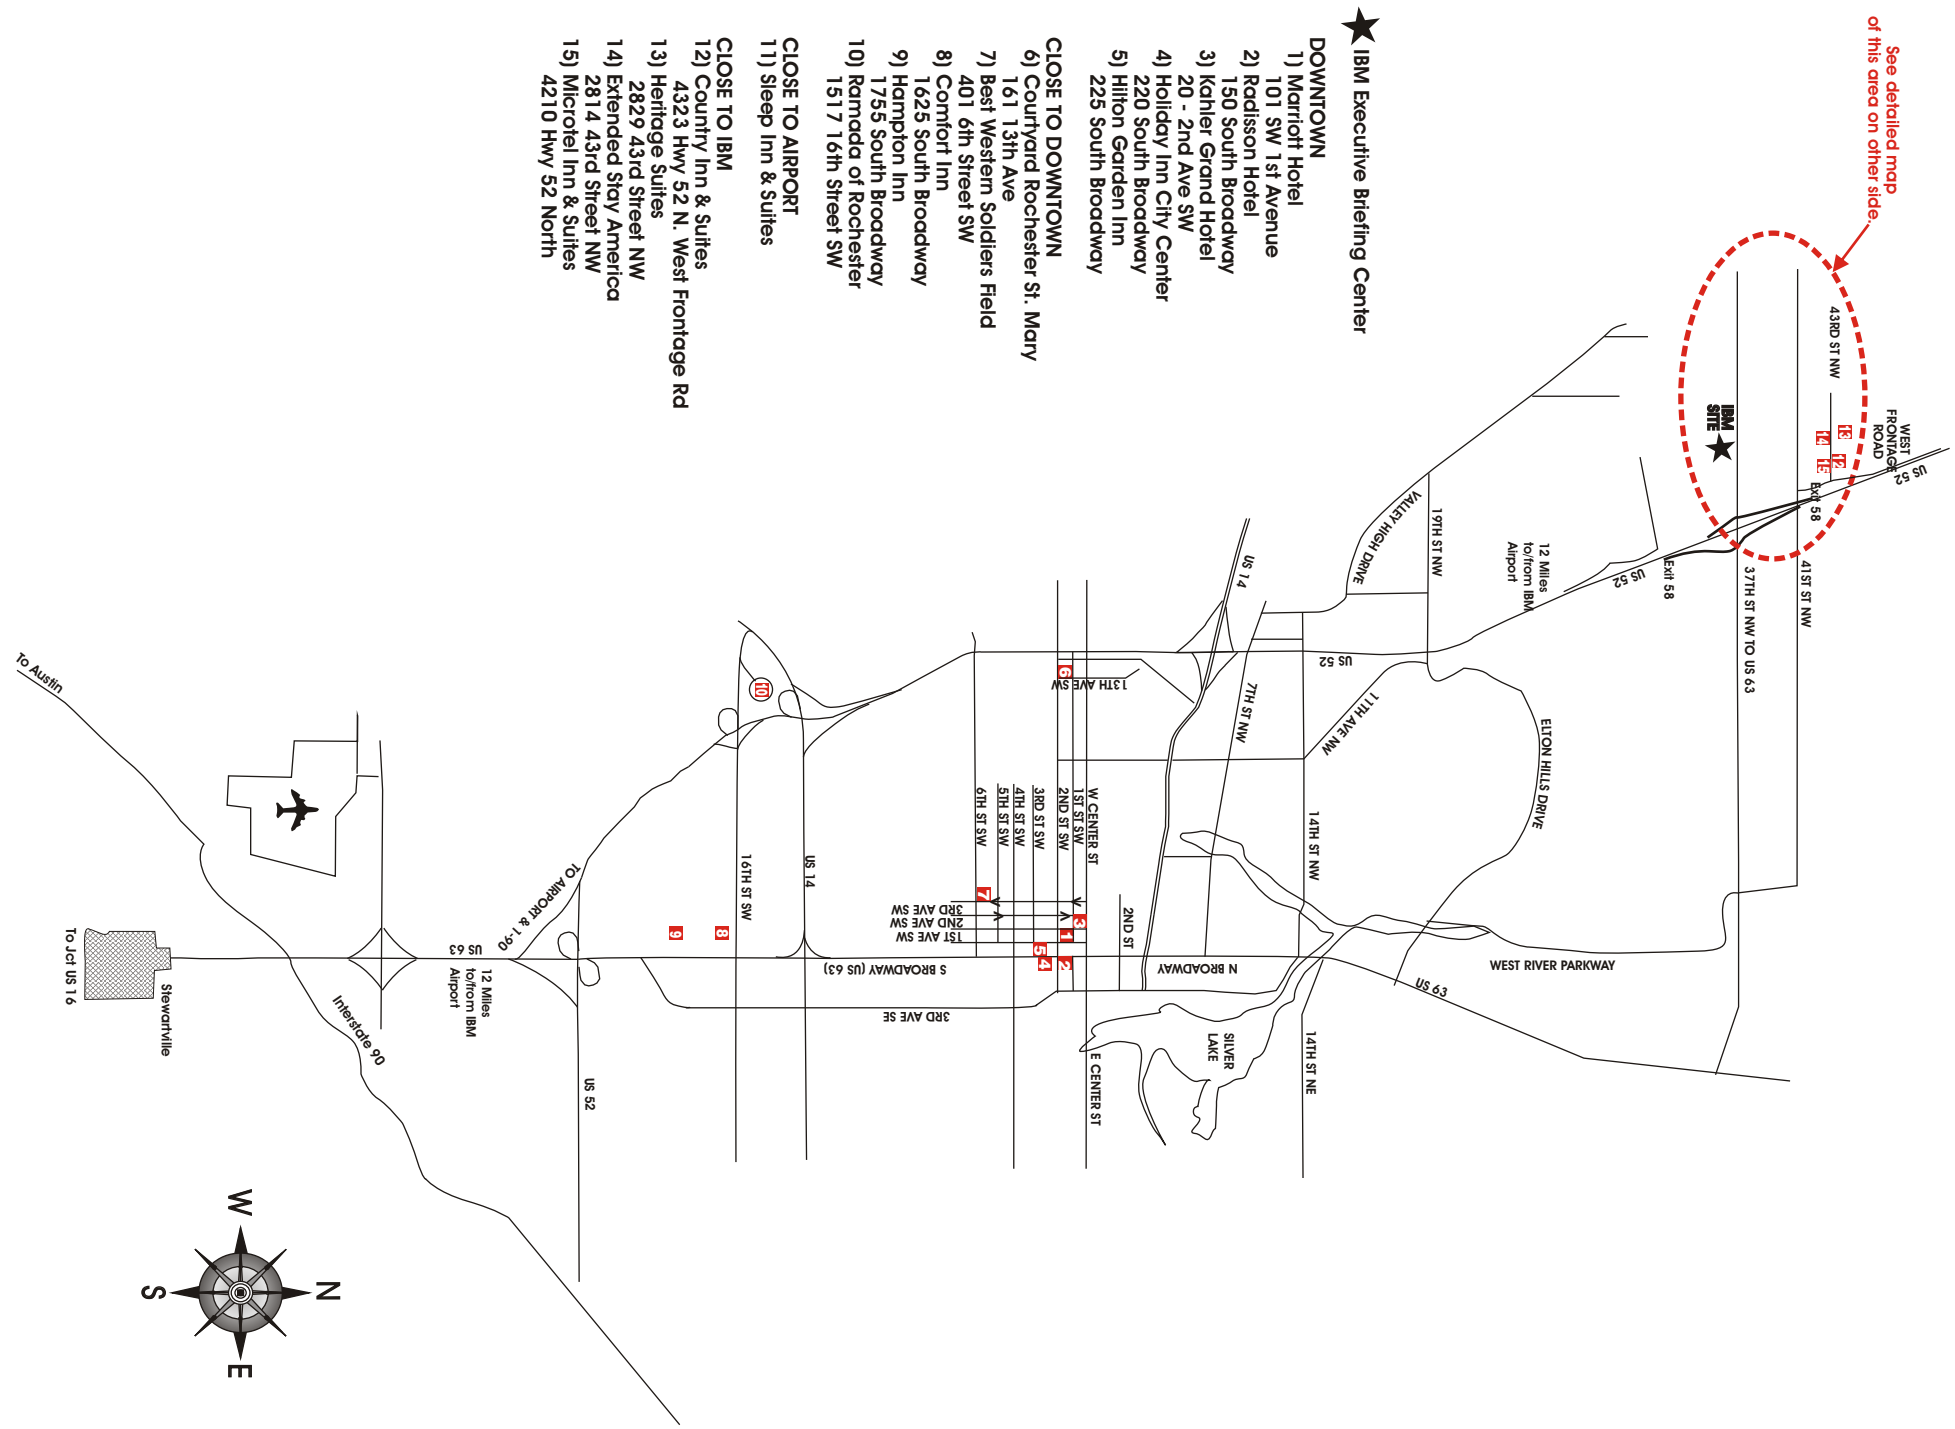

Site Map – Rochester, Minnesota

See detailed map of this area on other slide.

★ IBM Executive Briefing Center

DOWNTOWN

- 1) Marriott Hotel
- 101 SW 1st Avenue
- 2) Radisson Hotel
- 150 South Broadway
- 3) Kahler Grand Hotel
- 20 - 2nd Ave SW
- 4) Holiday Inn City Center
- 220 South Broadway
- 5) Hilton Garden Inn
- 225 South Broadway

CLOSE TO DOWNTOWN

- 6) Courtyard Rochester St. Mary
- 161 13th Ave
- 7) Best Western Soldiers Field
- 401 6th Street SW
- 8) Comfort Inn
- 1625 South Broadway
- 9) Hampton Inn
- 1755 South Broadway
- 10) Ramada of Rochester
- 1517 16th Street SW

CLOSE TO AIRPORT

- 11) Sleep Inn & Suites

CLOSE TO IBM

- 12) Country Inn & Suites
- 4323 Hwy 52 N. West Frontage Rd
- 13) Heritage Suites
- 2829 43rd Street NW
- 14) Extended Stay America
- 2814 43rd Street NW
- 15) Microtel Inn & Suites
- 4210 Hwy 52 North