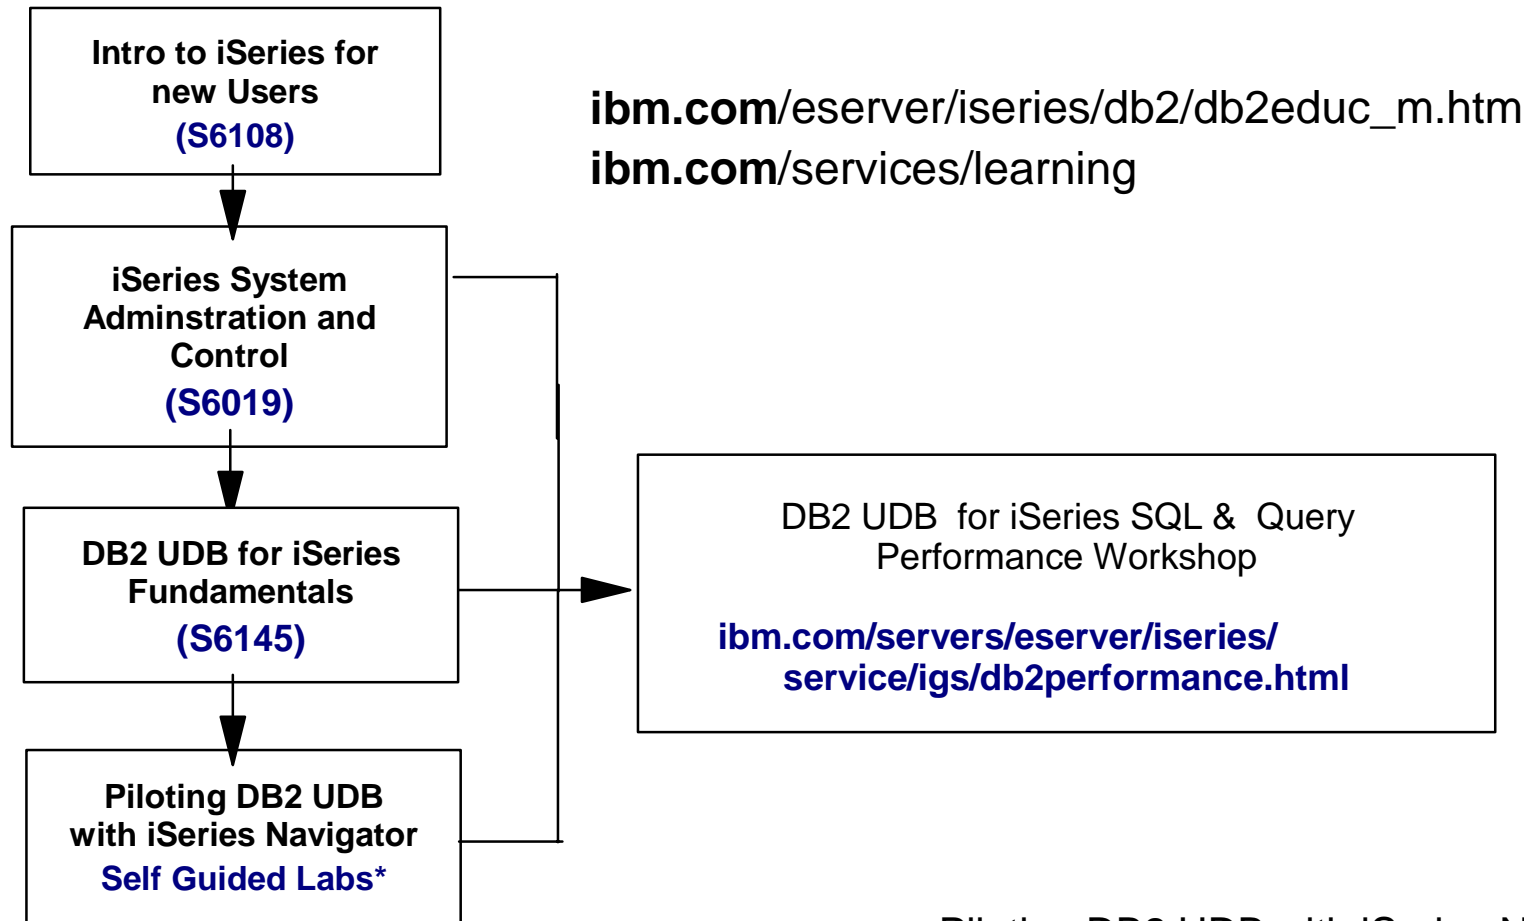

Education Roadmap: System/Database Administrator

▶ * Self-study iSeries Navigator Labs for DB2 UDB at:

▶ <http://www.ibm.com/servers/enable/site/education/ibo/view.html?oc#db2>

- Piloting DB2 UDB with iSeries Navigator
- Performance Tuning DB2 UDB with iSeries Navigator & Visual Explain
- Integrating XML and DB2 UDB for iSeries

Education Roadmap: SQL for iSeries' Developer

▶ Self-study iSeries Navigator tutorials for DB2 UDB at:

▶ <http://www.ibm.com/servers/enable/site/education/ibo/view.html?oc#db2>

- Piloting DB2 UDB with iSeries Navigator
- Performance Tuning DB2 UDB with iSeries Navigator & Visual Explain
- Integrating XML and DB2 UDB for iSeries