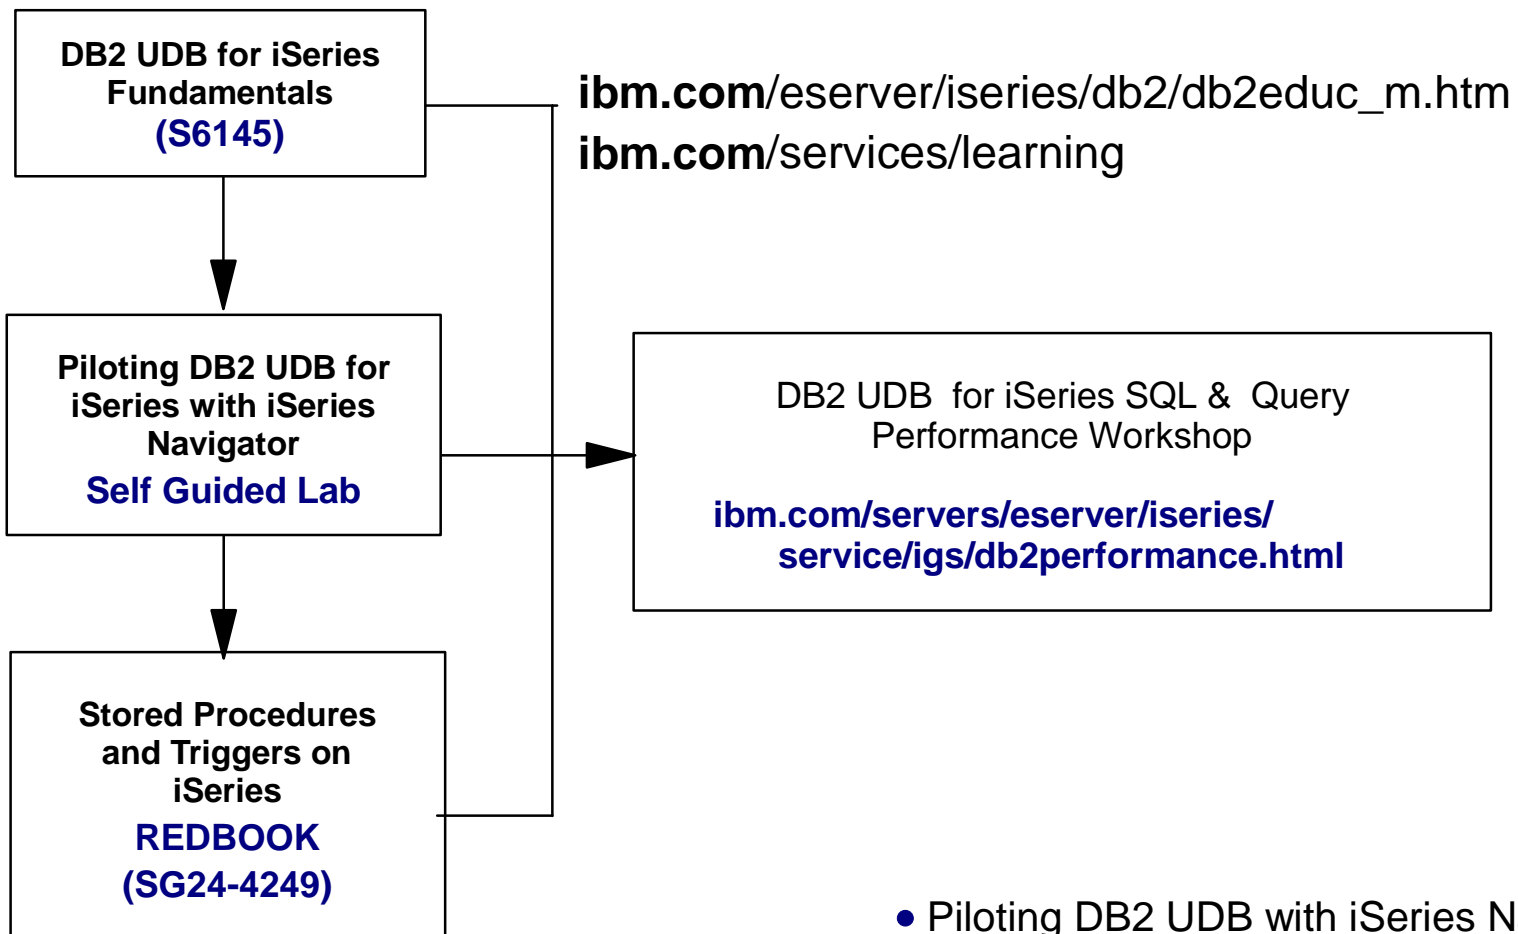

Education Roadmap: System/Database Administrator

▶ * Self-study iSeries Navigator Labs for DB2 UDB at:

▶ <http://www.ibm.com/servers/enable/site/education/ibo/view.html?oc#db2>

- Piloting DB2 UDB with iSeries Navigator
- Performance Tuning DB2 UDB with iSeries Navigator & Visual Explain
- Integrating XML and DB2 UDB for iSeries

Education Roadmap: SQL for iSeries' Developer

▶ Self-study iSeries Navigator tutorials for DB2 UDB at:

▶ <http://www.ibm.com/servers/enable/site/education/ibo/view.html?oc#db2>

- Piloting DB2 UDB with iSeries Navigator
- Performance Tuning DB2 UDB with iSeries Navigator & Visual Explain
- Integrating XML and DB2 UDB for iSeries

Education Roadmap: DB2 UDB for iSeries for SQL Developer

▶ Self-study iSeries Navigator tutorials for DB2 UDB at:

▶ <http://www.ibm.com/servers/enable/site/education/ibo/view.html?oc#db2>

- Piloting DB2 UDB with iSeries Navigator
- Performance Tuning DB2 UDB with iSeries Navigator & Visual Explain
- Integrating XML and DB2 UDB for iSeries