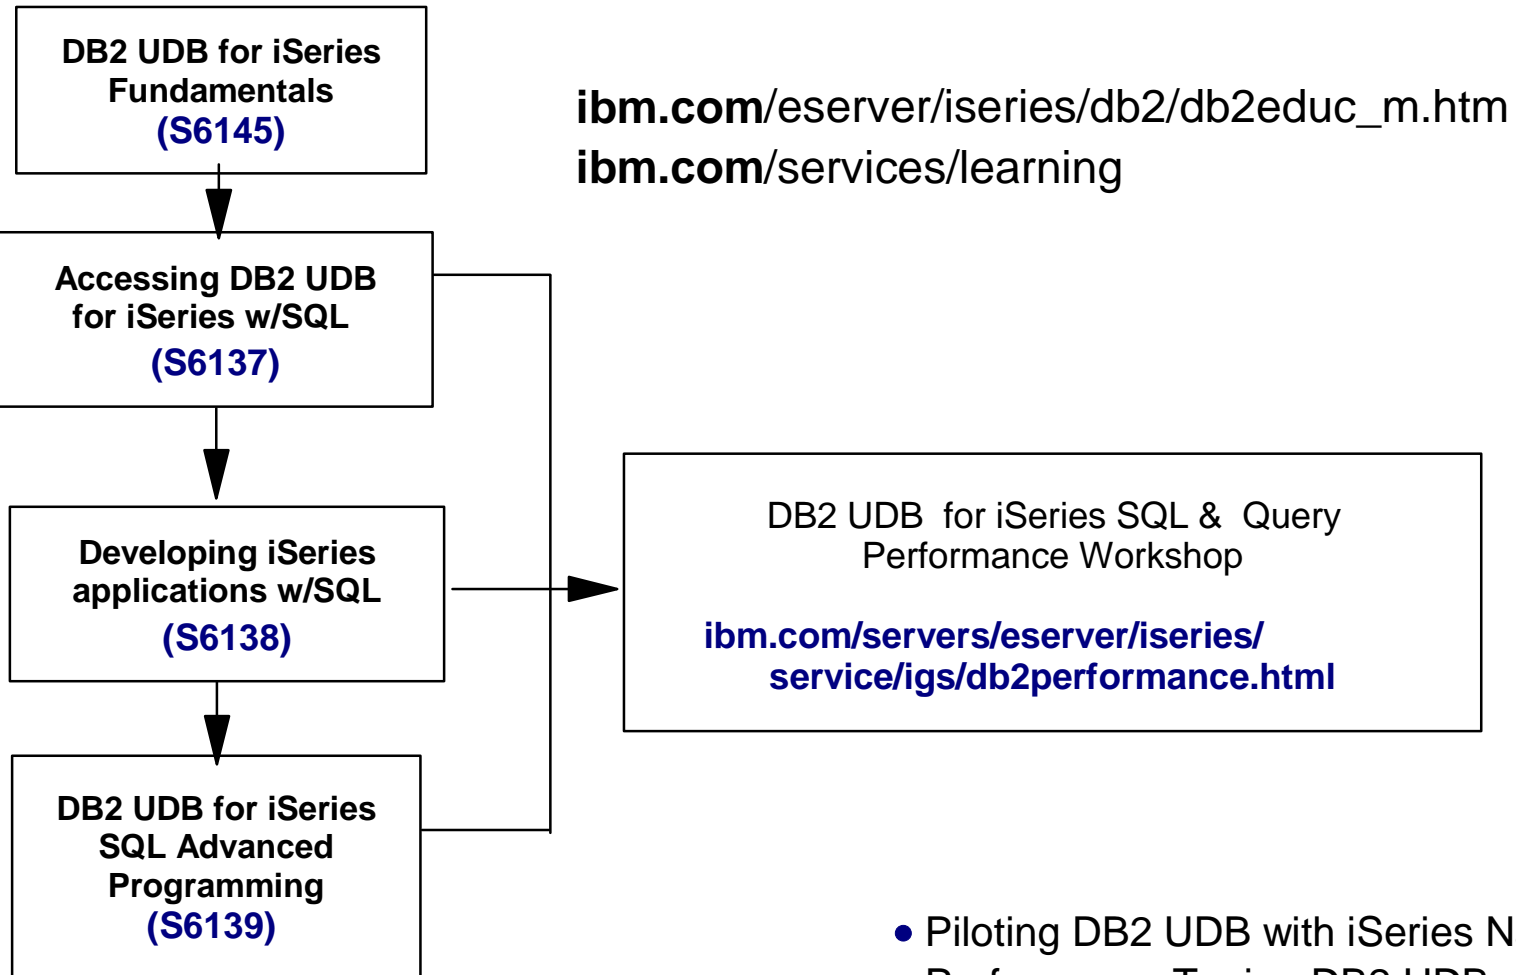

Education Roadmap: System/Database Administrator

▶ * Self-study iSeries Navigator Labs for DB2 UDB at:

▶ <http://www.ibm.com/servers/enable/site/education/ibo/view.html?oc#db2>

- Piloting DB2 UDB with iSeries Navigator
- Performance Tuning DB2 UDB with iSeries Navigator & Visual Explain
- Integrating XML and DB2 UDB for iSeries

Education Roadmap: SQL for iSeries' Developer

▶ Self-study iSeries Navigator tutorials for DB2 UDB at:

▶ <http://www.ibm.com/servers/enable/site/education/ibo/view.html?oc#db2>

- Piloting DB2 UDB with iSeries Navigator
- Performance Tuning DB2 UDB with iSeries Navigator & Visual Explain
- Integrating XML and DB2 UDB for iSeries

Education Roadmap: DB2 UDB for iSeries for SQL Developer

▶ Self-study iSeries Navigator tutorials for DB2 UDB at:

▶ <http://www.ibm.com/servers/enable/site/education/ibo/view.html?oc#db2>

- Piloting DB2 UDB with iSeries Navigator
- Performance Tuning DB2 UDB with iSeries Navigator & Visual Explain
- Integrating XML and DB2 UDB for iSeries