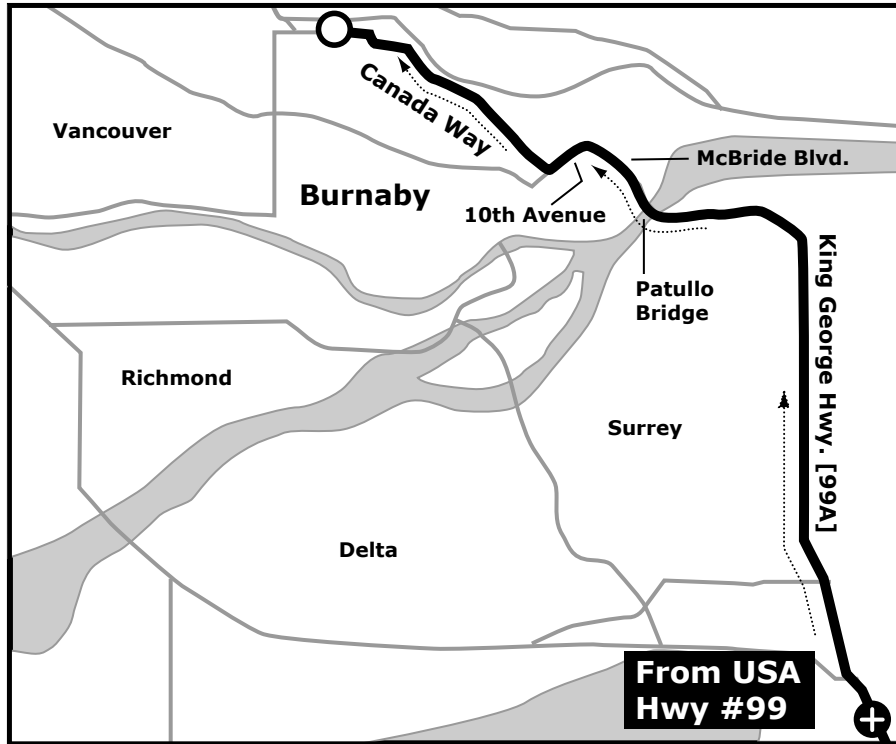

# Pacific Development Centre

Centres for IBM e-business Innovation :: VANCOUVER

## How To Find Us

### From the US Border along Hwy #99:

After clearing Canada Customs, follow Highway #99 north. Take the #10 exit north onto King George Highway (#99A) and continue for approximately 20 km, through Surrey City Centre to the Pattullo Bridge toward New Westminister. The Pattullo Bridge becomes McBride Boulevard. Continue along for about 2 km, and turn left onto 10th Avenue. At Canada Way, turn right, and follow the road until you come to Wayburne Drive. Turn right onto Wayburne, and immediately left onto the IBM complex.