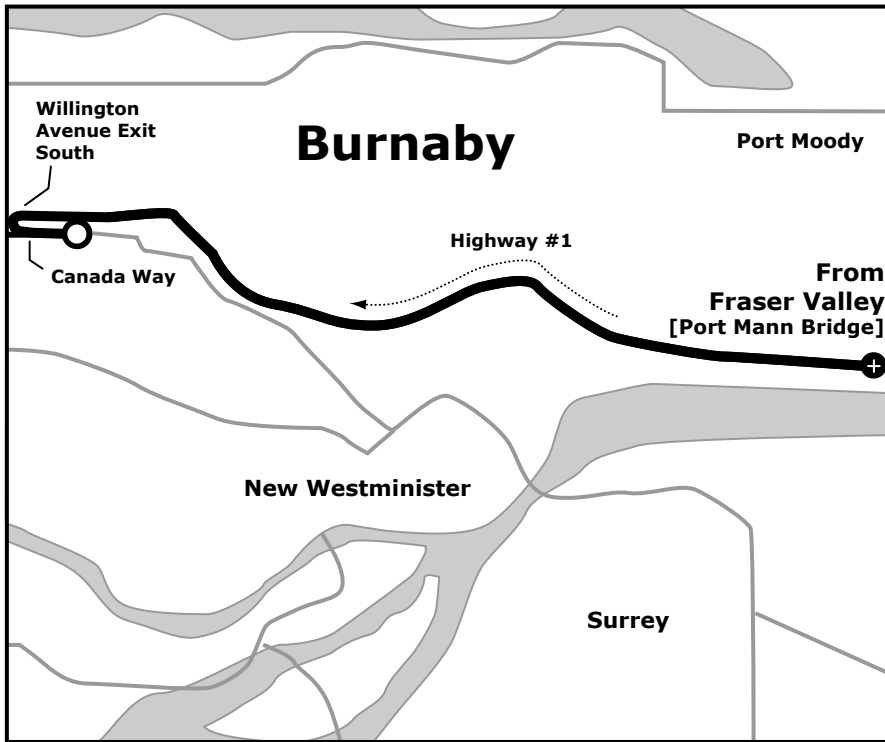

# Pacific Development Centre

Centres for IBM e-business Innovation :: VANCOUVER

## How To Find Us

### **From the Fraser Valley via the Trans-Canada Freeway [ Highway #1 ]:**

If you are travelling westbound along Highway # 1 from the Fraser Valley, cross the Port Mann Bridge and continue about 17 km. Take the Willingdon Avenue exit (Exit 29) on the right. Keep left at the fork in the ramp and take the Willingdon Avenue South exit on the right. Merge onto Willingdon Avenue and turn left onto Canada way at the first set of lights. The IBM Complex will be on your left hand side. Turn left on Wayburne Drive and immediately left into the complex.