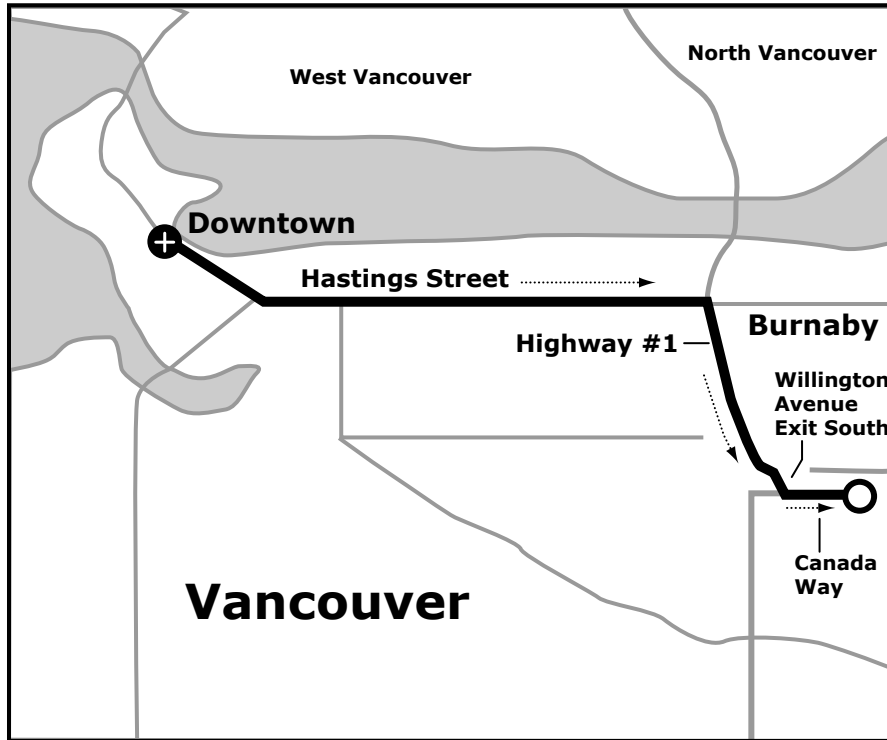

Pacific Development Centre

Centres for IBM e-business Innovation :: VANCOUVER

How To Find Us

From Downtown Vancouver:

Follow Hastings Street east out of downtown. After 6 km, take the Highway #1 East. Merge onto the highway and continue 3 km to the Willingdon Avenue South exit on the right (Exit 29A). Merge onto Willingdon Avenue, getting into the left lane as soon as possible. At the first lights, turn left onto Canada Way. The IBM Complex will be on your left hand side. Turn left on Wayburne Drive and immediately left into the complex.