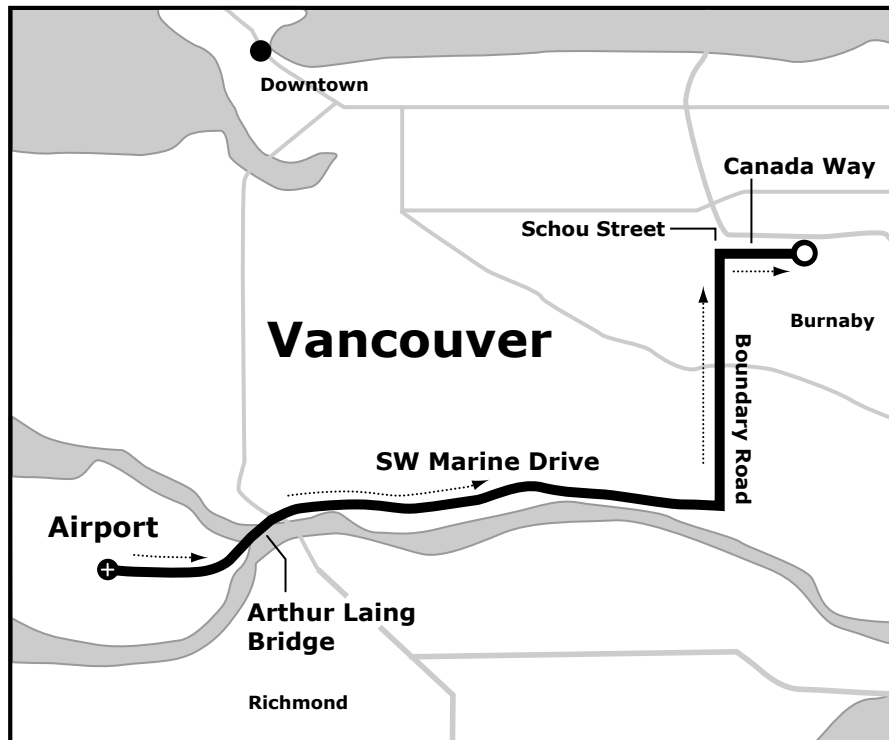

# Pacific Development Centre

Centres for IBM e-business Innovation :: VANCOUVER

## How To Find Us

### From Vancouver International Airport:

Exit the airport via Grant McConachie Way and cross the Arthur Laing Bridge. Follow the signs onto SW Marine Drive and continue 8 km. Turn left onto Boundary Road and continue 5.5 km. Turn right onto Schou Street, which turns into Canada Way. Continue 2 km, crossing Willingdon. The IBM complex will be on your left hand side. Turn left onto Wayburne Drive, and immediately left into the complex.